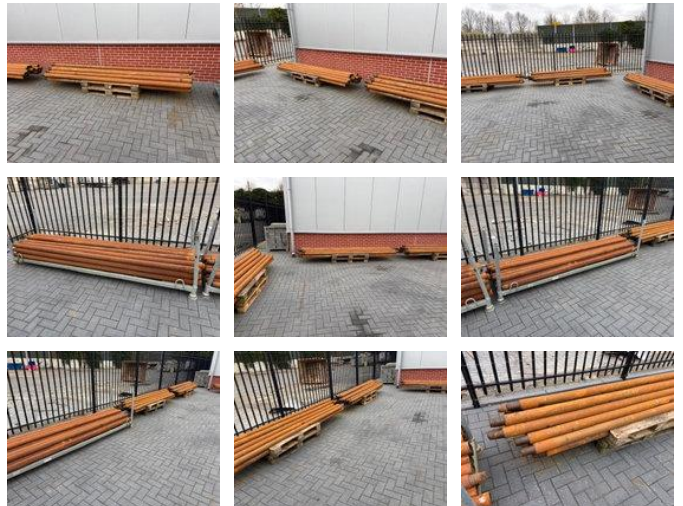

Ditch Witch BOORSTANGEN

General characteristics

Brand	Ditch Witch
Subcategory	Drill installation
Condition	Used
General state	Good

Ditch Witch BOORSTANGEN

Description

115 PIECES IN STOCK LENGTH : 3.00M OUTSIDE DIAMETER : 80MM INSIDE DIAMETER : 65MM LENGTH OF THREAD END : 95MM SUITABLE FOR DITCH WITCH AND GRUNDODRILL DRILLING MACHINE VERY GOOD CONDITION!!!!